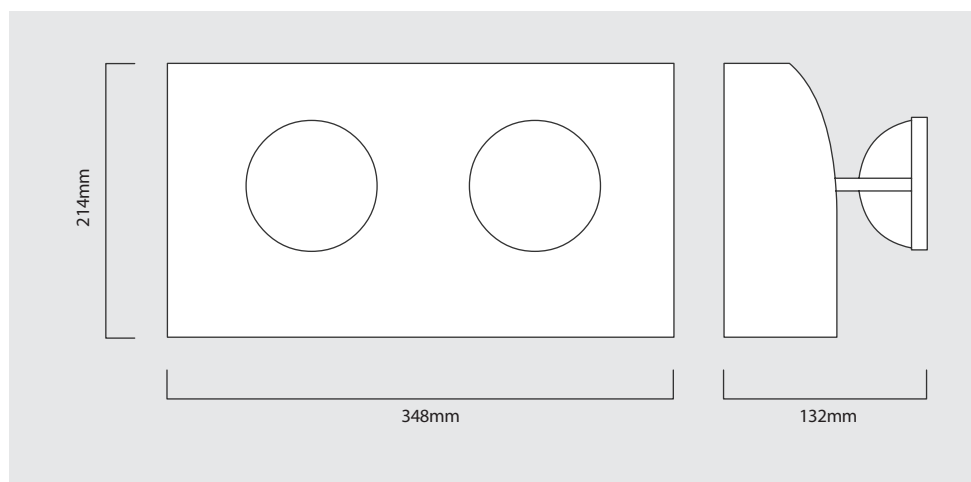

Self contained luminaire

Serchio Decco

2 x 20 watt decorative twin spot
high level emergency luminaire

Product Description

Specifically designed to be aesthetically pleasing and blends well into prestigious installations that require open area emergency illumination.

Applications

- Shopping Centres
- Atriums
- Sports Centres
- Museums

Serchio Decco

2 x 20 watt decorative twin spot high level emergency luminaire

Dimensions

Order Codes

Order Code	Weight	Light Source	Mode	Duration
EZSD/220/NM3	7.8Kg	2 x 20 watt Halogen Incandescent	Non-Maintained	3 hours