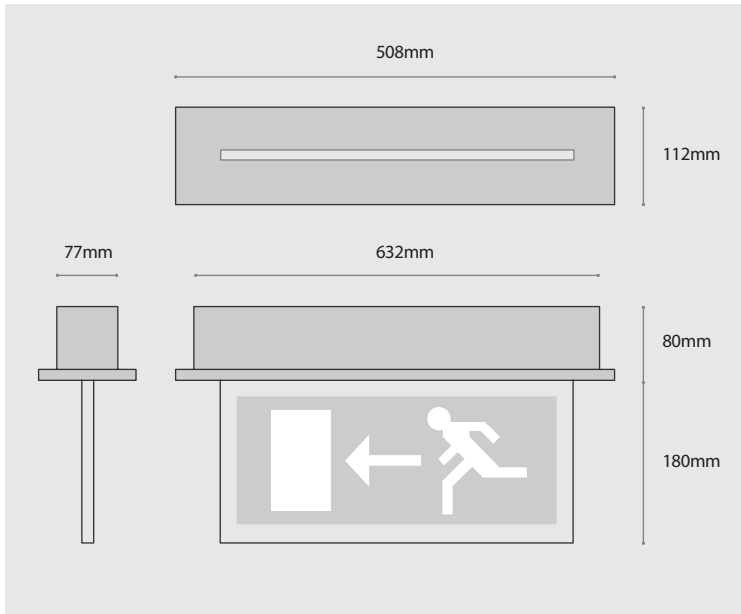

## Ribolla

Fully recessed 8 watt  
fluorescent emergency exit sign

 495mm x 82mm

Viewing Distance

**25 Metres**

### Product Description

A fully recessed 8 watt T5 fluorescent energy efficient emergency exit display luminaire with a stylish appearance. Ideally suited to a wide range of applications with a low ceiling height where compact clean lines and viewing distances of up to 36 metres are required.

# Ribolla

Fully recessed 8 watt fluorescent emergency exit sign

 **495mm x 82mm**

## Dimensions