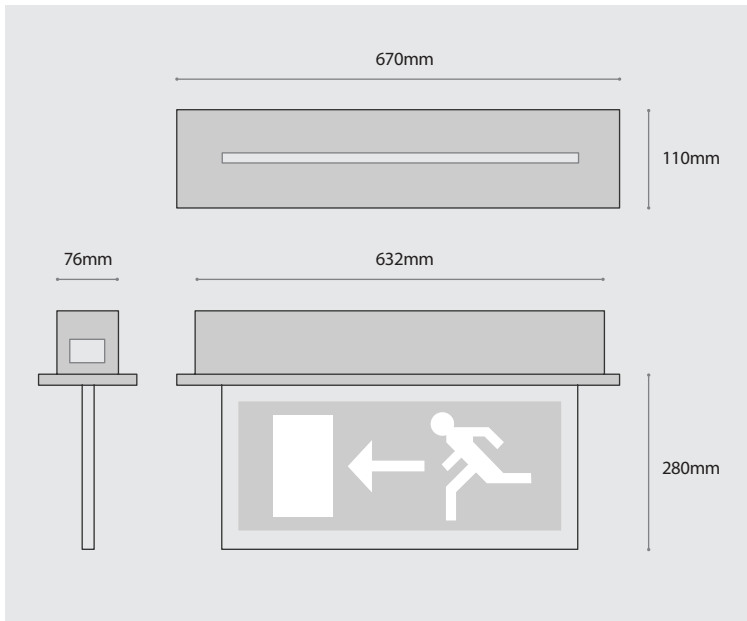

Exit Sign

Ribolla Plus

Fully recessed 13 watt
fluorescent emergency exit sign

 645mm x 82mm

Viewing Distance

54 Metres

Product Description

A fully recessed 13 watt T5 fluorescent energy efficient emergency exit display luminaire with a stylish appearance.

Ideally suited to a wide range of applications where compact clean lines and an extended viewing distance of up to 54 metres is required.

Product Features

- Energy efficient 13 watt T5 fluorescent lamp
- Screen printed edge lit legends for quality appearance
- Wide choice of finishes to suit the application
- Premium quality sub components assure a trouble free service life

Applications

- Commercial offices
- Restaurants
- Leisure centres
- Reception areas

Ribolla Plus

Fully recessed 13 watt fluorescent emergency exit sign

 **645mm x 82mm**

Technical Specifications

- High temperature NI-CD rechargeable batteries
- Constant current changer
- Re-Charge period - 24 hours
- Ambient temperature 0-25 degrees centigrade
- Three hour duration in the event of a mains failure

Dimensions

Finishes

Add suffix to product code

Please Note: The appropriate exit sign and legend should be ordered separately.

Illuminated - Order Codes

Order Code	Weight	Light Source	Mode	Duration
EZ/RIBP/13/M/*	3.5Kg	13 watt T5 Fluorescent	Maintained	3 hours
EZ/RIBP/13/NM/*	3.1Kg	13 watt T5 Fluorescent	Non-Maintained	3 hours