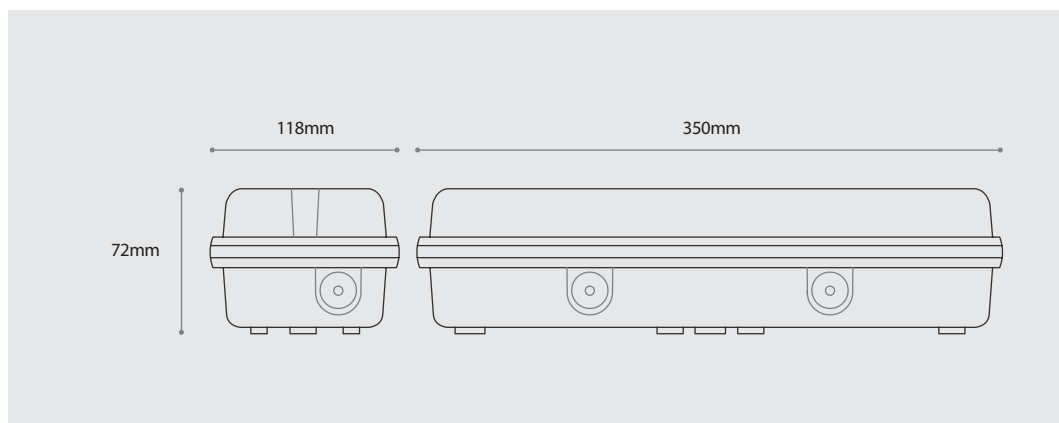

Exit Sign

Cecina

8 watt fluorescent
emergency IP65 bulkhead

Product Description

An attractive and tough slim line emergency luminaire fabricated from self extinguishing impact resistant polycarbonate with an installation friendly hinged gear tray. It has a white base with a prismatic diffuser and supplied c/w lamp.

Product Features

- Impact resistant white polycarbonate body and prismatic polycarbonate diffuser
- 6 x 20mm knock out entries for maximum installation flexibility
- BESA box fixing with rear entry and a four way terminal block
- Can be wall or ceiling mounted
- Supplied c/w 8 watt T5 fluorescent tube and legend
- Premium quality sub components assure a trouble free service life
- Designed to BS EN 60598-2-22

Dimensions

Order Codes

Please note: The appropriate exit sign and legend should be ordered separately.

Order Code	Weight	Light Source	Mode	Duration
EZ/CEC/8/M	1.4Kg	8 watt T5 Fluorescent	Maintained	3 hours
EZ/CEC/8/NM	1.4Kg	8 watt T5 Fluorescent	Non-Maintained	3 hours

EG: EZ/CEC/8/M - 8 watt T5 fluorescent Cecina maintained exit sign.

Legend Order Codes

Description	AR - Arrow Right	AL - Arrow Left	AD - Arrow Down
Part number	EZ/CEC/AR	EZ/CEC/AL	EZ/CEC/AD

EG: EZ/CEC/AL - Arrow left legend for a Cecina exit sign.